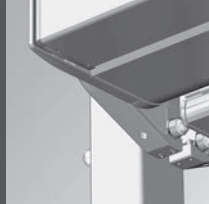

New!

www.stobag.com

Stay cool in the shade.
Una sombra elegante. ■ ■ ■

BOXMOBIL

Over 45 m² of flexible shade – let the party begin!
Más de 45 m² de sombra flexible – ¡Que empiece la fiesta!

Fully detached. You decide where the shade falls.
Sturdy protection against the sun for large areas out in the open.

*Sin fijaciones. Usted decide hasta dónde alcanza la sombra.
El toldo robusto para grandes superficies en el exterior.*

BOXMOBIL
OS7000

STOBAG
Premium Swiss Quality +