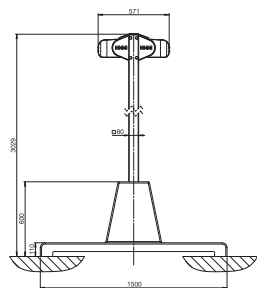

BOXMOBIL OS7000

Version with concrete sockets
Versión con zócalo de cemento

Key advantages

- Over 45m² free standing area of shade
- Does not generally require a building licence
- Two areas of shade that can be used independently
- The concrete socket variety does not require any separate fastening
- Thanks to the optional cover plate, the roll of cover is hidden from view when retracted
- Optional extensions for even more shade – ideal for bars and restaurants
- Quick and easy assembly

The new and elegant BOXMOBIL OS7000 brings a fair bit of shade with it – over 45m²!

Extensive shade can be provided for open areas easily and conveniently. The clever awning system, two box awnings on a sturdy steel frame, is particularly suitable for use at bars and restaurants, swimming pools or a garden party at home. With the help of an additional central support, the area of shade can almost be extended infinitely. The timeless, unique design is available in a choice of square or rounded forms. The slimline closed cassette protects the cover from the elements when the awning is retracted.

The BOXMOBIL can be operated using a crank or a convenient motor drive is also available. High stability is guaranteed by the concrete sockets or fixing with recessed floor sleeves.

Ventajas principales

- *Toldo autoportante con una superficie de más de 45m²*
- *Por lo general, no requiere ningún permiso de obra*
- *Dos superficies de sombra que se pueden utilizar por separado*
- *La variante con zócalo de cemento no necesita ninguna fijación separada*
- *Gracias al perfil embellecedor opcional, el rollo de lona permanece oculto cuando está extendido*
- *Posibilidad de ampliación para ofrecer aún más sombra – ideal para restaurantes y cafeterías*
- *Montaje sencillo y rápido*

El nuevo y elegante BOXMOBIL OS7000 trae algo de sombra consigo: ¡más de 45m²!

Este toldo permite cubrir grandes superficies de una forma fácil y cómoda. El sistema de toldo inteligente, dos toldos con cofre en una sólida estructura de soportes de acero, es idóneo para su uso en restaurantes o cafeterías, en piscinas o incluso para organizar una fiesta en el jardín de casa. Un soporte central adicional permite ampliar el toldo de forma prácticamente ilimitada. Su diseño intemporal y exclusivo está disponible, opcionalmente, en forma angular o ligeramente redondeada. El cofre cerrado protege de forma óptima la lona de las inclemencias del tiempo cuando está recogida.

BOXMOBIL se puede accionar con una manivela, pero también hay un cómodo accionamiento a motor disponible. La elevada estabilidad del toldo queda garantizada por el zócalo de cemento o por su fijación empotrada en el suelo.

BOXMOBIL OS7000

min. 210 cm
max. 662 cm

min. 300 cm
max. 700 cm

min. 300 cm
max. 303 cm

STOBAG AG

STOBAG International
Pilatusring 1
CH-5630 Muri
Phone +41 (0)56 675 48 00
Fax +41 (0)56 675 48 01
export@stobag.com
www.stobag.com

STOBAG AG