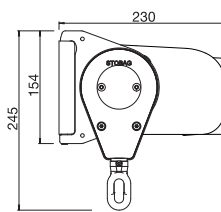

Top fixing
Front rail rounded
Montaje a techo
Perfil de caída redondeado

Wall fixing
with square front rail
Montaje a pared
Perfil de caída angular

Key advantages

- Completely enclosed box when retracted
- Improved adjustable incline – simple and quick
- Incline angle can be easily adjusted
- Elegant and timeless design
- Any shape you want – round or square
- Choice of different types of bracket with cover option
- Tried and tested installation system for hanging the awning
- Self-supporting box construction