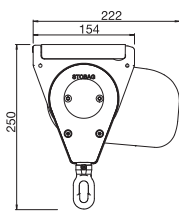

Top fixing
Front rail rounded
Montaje a techo
Perfil de caída redondeado

Wall fixing
with square front rail
Montaje a pared
Perfil de caída angular

Key advantages

- Completely enclosed box when retracted
- Improved adjustable incline – simple and quick
- Incline angle can be easily adjusted
- Elegant and timeless design
- Any shape you want – round or square
- Choice of different types of bracket with cover option
- Tried and tested installation system for hanging the awning
- Self-supporting box construction