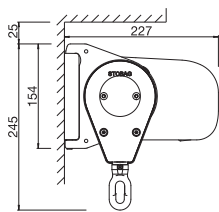

CASABOX BX2000

Wall fixing
Front rail rounded
Montaje a pared
Perfil de caída redondeado